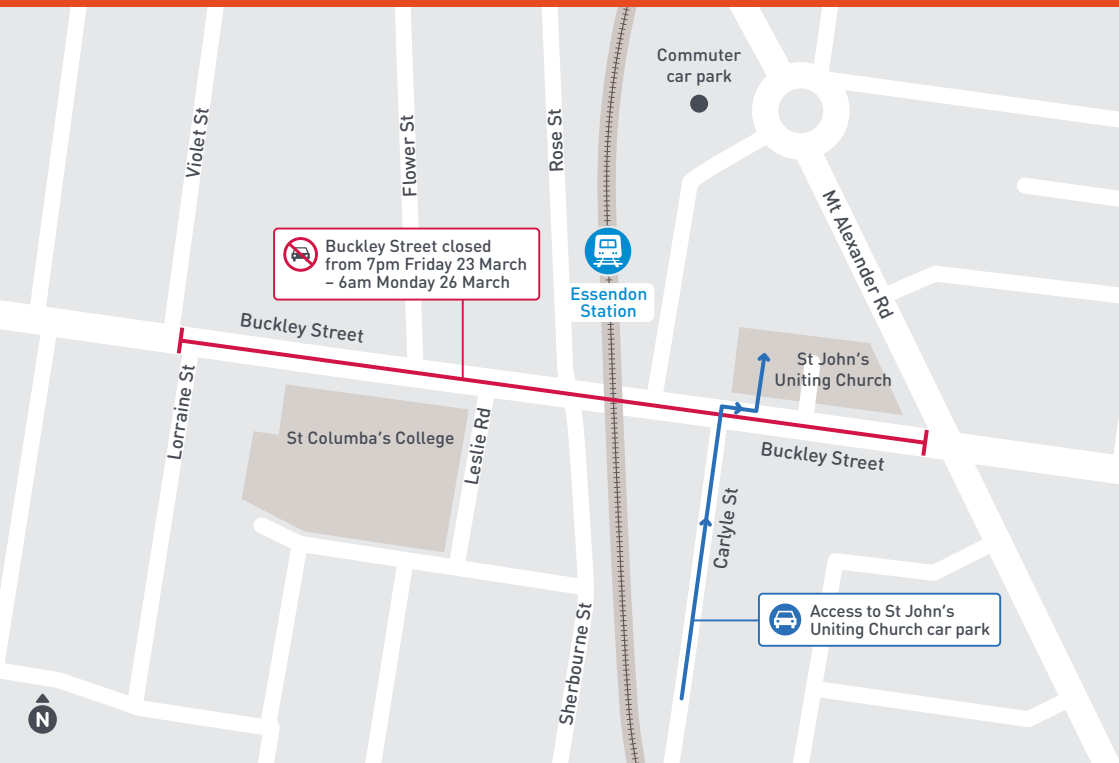

BUCKLEY STREET, ESSENDON

TEMPORARY ROAD CLOSURE

7PM FRIDAY 23 MARCH – 6AM MONDAY 26 MARCH 2018

As part of the ongoing level crossing removal work, we are continuing to relocate and improve existing utilities on Buckley Street.

This means that we need to temporarily close Buckley Street from **7pm Friday 23 March** – **6am Monday 26 March**, from Mt Alexander Road to Violet Street.

During this closure, we will maintain access to St John's Uniting Church car park via Carlyle Street across Buckley Street and pedestrians can still access the Church from Buckley Street.

 Buckley Street closed
from 7pm Friday 23 March
– 6am Monday 26 March

 Access to St John's
Uniting Church car park

Please note: traffic management will be in place to guide in and out of the Church car park.

Info Hub

You can also visit us at the Info Hub located at 20 Russell Street Essendon. For opening hours visit your.levelcrossings.vic.gov.au/buckley-street-essendon

Translation service
For languages other than
English, please call **9280 0780**.